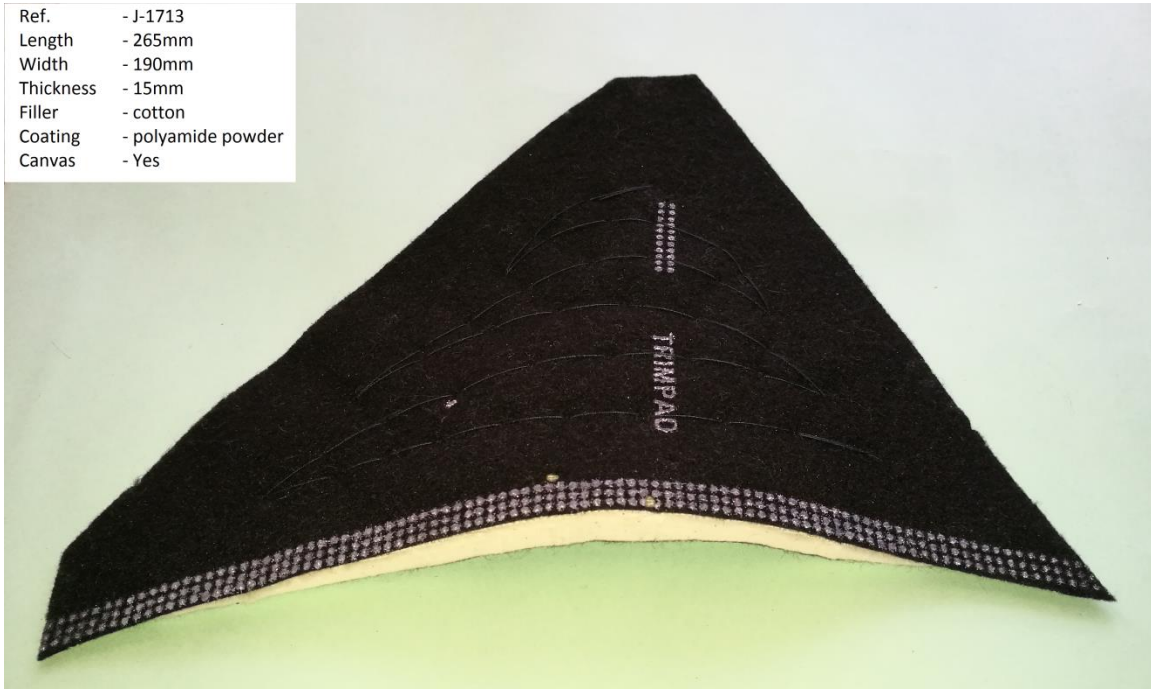

TRIMPAD

TELEPHONE 031 3092622

EMAIL trimpad@mweb.co.za

fax 0866846503

cell 0835078616

New engineered tailored range

Price list

Ref.	- J-1771
Length	- 250mm
Width	- 155mm
Thickness	- 10mm
Filler	- cotton
Coating	- polyamide powder
Canvas	- yes

Ref.	- J-7001
Length	- 275mm
Width	- 180mm
Thickness	- 10mm
Filler	- cotton
Coating	- polyamide powder

Ref. - J-1713
Length - 265mm
Width - 190mm
Thickness - 15mm
Filler - cotton
Coating - polyamide powder
Canvas - Yes

Ref. - J-9029
Length - 270mm
Width - 200mm
Thickness - 13mm
Filler - cotton

Ref. - J-4209
Length - 265mm
width - 185mm
Thickness - 15mm
Filler - cotton
Coating - polyamide powder

Ref. - J-5501
Length - 245mm
Width - 150mm
Thickness - 15mm
Filler - cotton
Coating - polyamide powder
Canvas - Yes